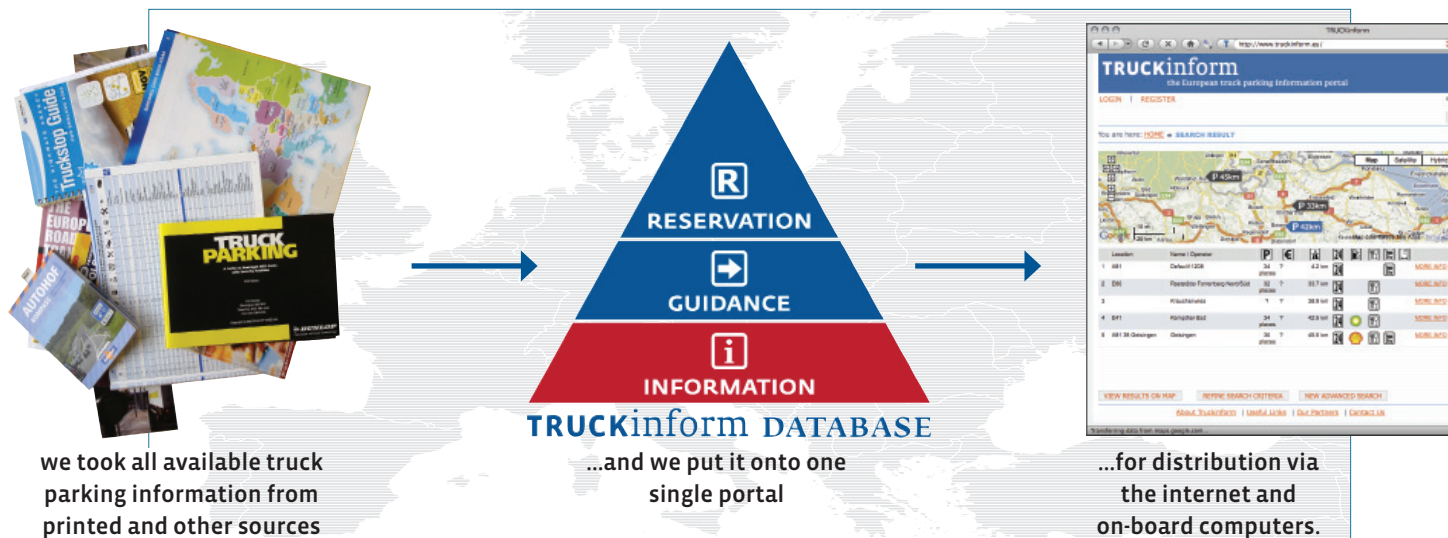

ANNOUNCEMENT SERVICE 1 — INFORMATION

TRUCKinform

...the pan-European platform for truck parking

Information service now available — for free!

Dispatchers and truck drivers can now get comprehensive truck parking information for all of Europe (40 countries), from one single source — so as to help plan your journey. This services is free from www.truckinform.eu. And truck park area operators can accurately advertise their facilities.

Truckinform is one single platform containing a unified, detailed, and up-to-date inventory of European truck areas. It comprises the following three services:

1. **Information** about 2'500 truck parking areas in 40 European countries.
2. **Availability/guidance**, where users will be directed to the next available and appropriate truck parking place (available soon!)
3. **Reservation**, where it becomes possible to book a truck parking space in advance.

For example one could request:

- truck parking places along a specified route, like from Strasbourg going to Stuttgart
- truck parking according to location and features, like in all of Poland that both have showers and are secure.

Truckstop operators: register now to edit and improve your data

Truckinform offers you the possibility to accurately and comprehensively show your facilities to Europe's estimated 2.5 million long distance truck drivers and half a million dispatchers.